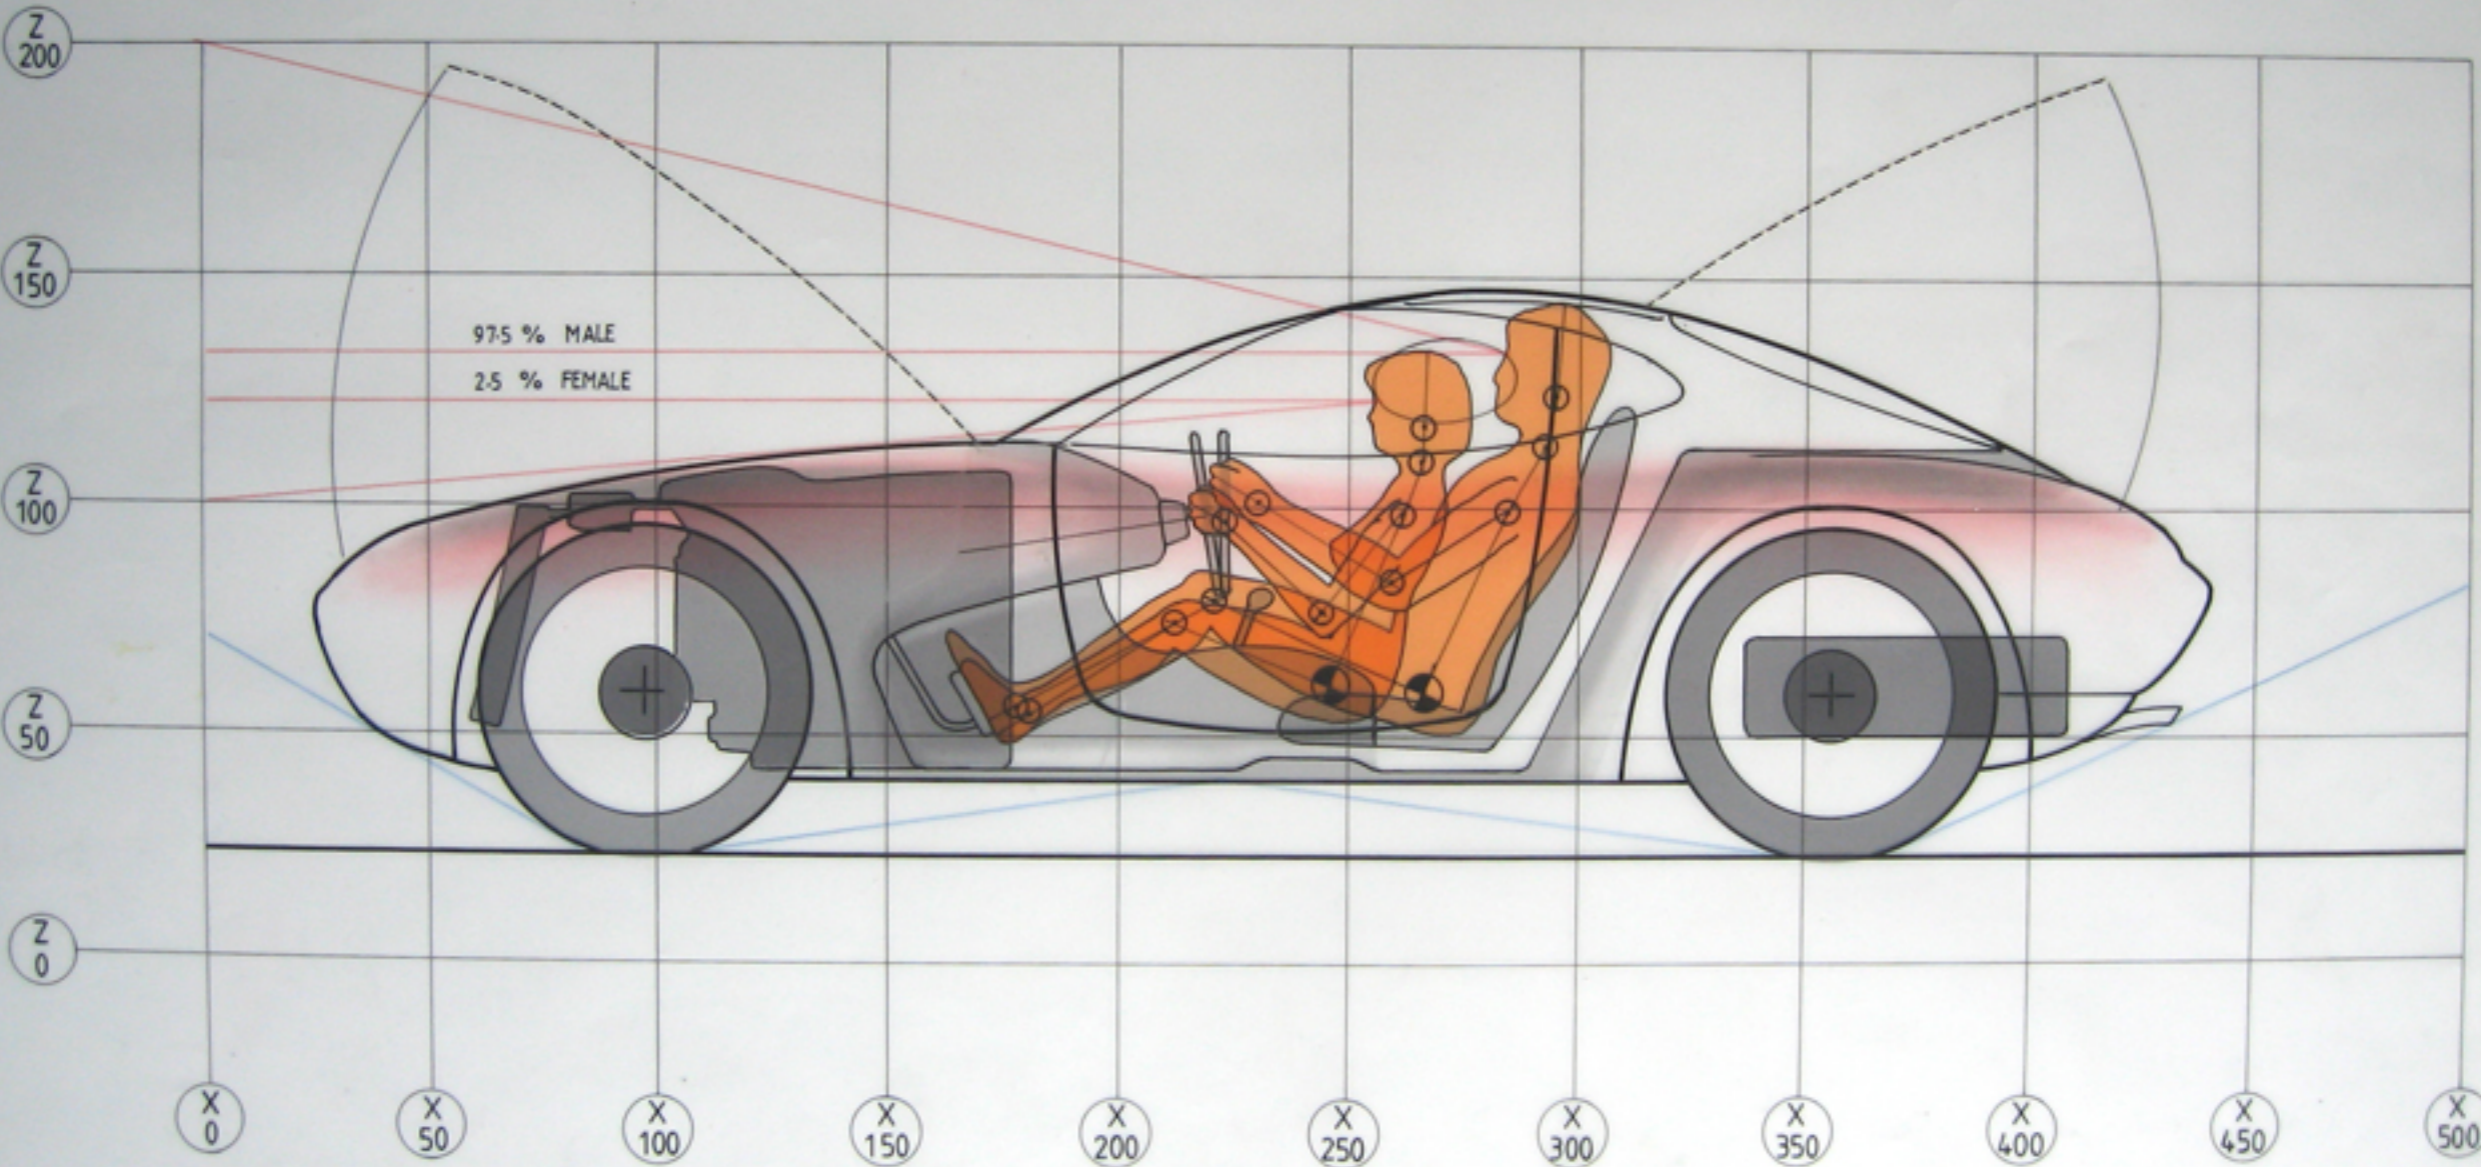

DRG. NO. 1 OF 3

DATE 30:04:93

JAGUAR

97.5 % MALE
2.5 % FEMALE

SCALE 1:10
ORIGINAL SCALE

JUSTIN MAGEE : TRANSPORT DESIGN	DATE 30:04:93
ALL DIMENSIONS IN CENTIMETRES (cm)	DRG. NO. 1 OF 3